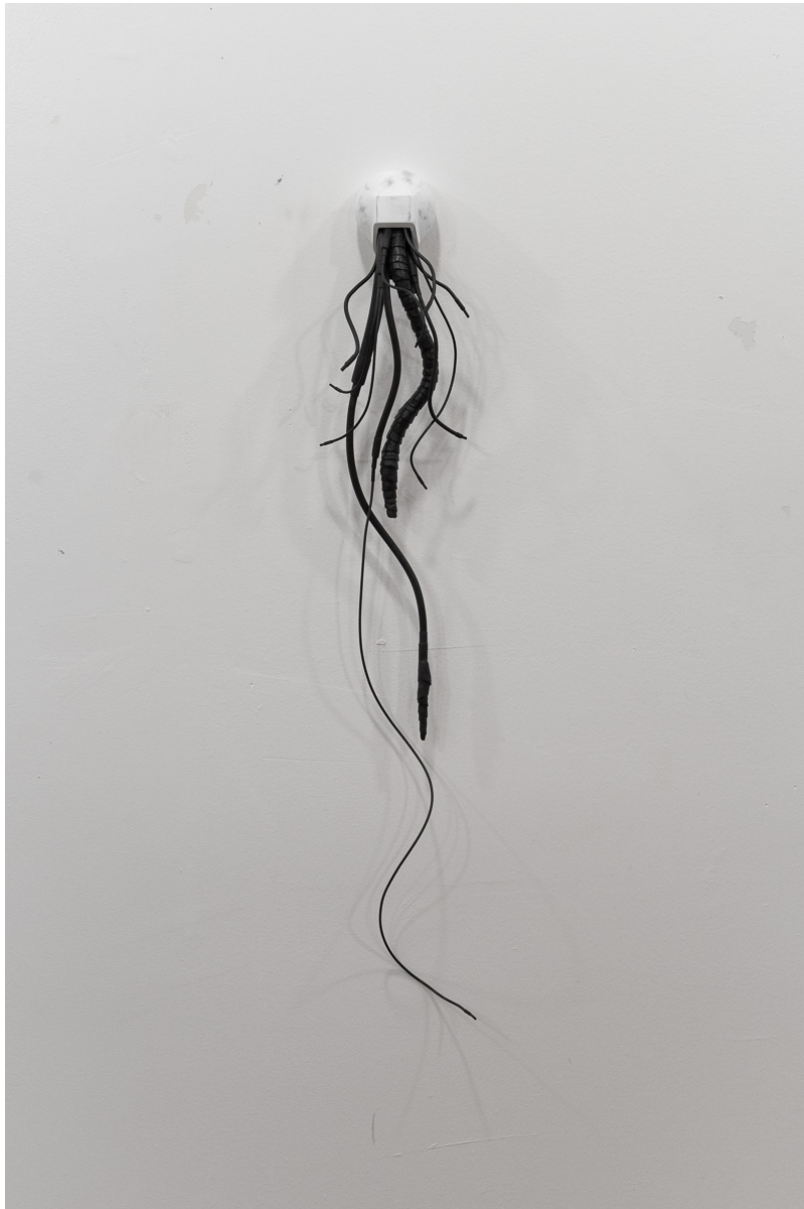

Latex, plastics, copper, steel, acrylic.

Prepper, 2014
from the series *The Messengers*

Plastics, epoxy, plaster, latex, copper, steel, acrylic paint.
Approx. 80" x 80"

Prepper, 2014
from the series *The Messengers*

Plastics, epoxy, latex, copper, steel, acrylic paint.
Approx. 80" x 80"

Uncertain Messenger, 2014
from the series *The Messengers*

Latex, plastics, copper, steel, acrylic.

Uncertain Messenger, 2014

Latex, plastics, copper, steel, acrylic.

Apparition, Young Messenger, 2014

Polyurethane Foam, Epoxy, Plaster, Latex, Plastics, Copper,
Steel, Acrylic
Approx. 11" x 44"

Sheldon B's Manifestation, 2014

Plastics, Plaster, Latex, Copper, Steel, Acrylic
Approx. 3 X 22.5 inch