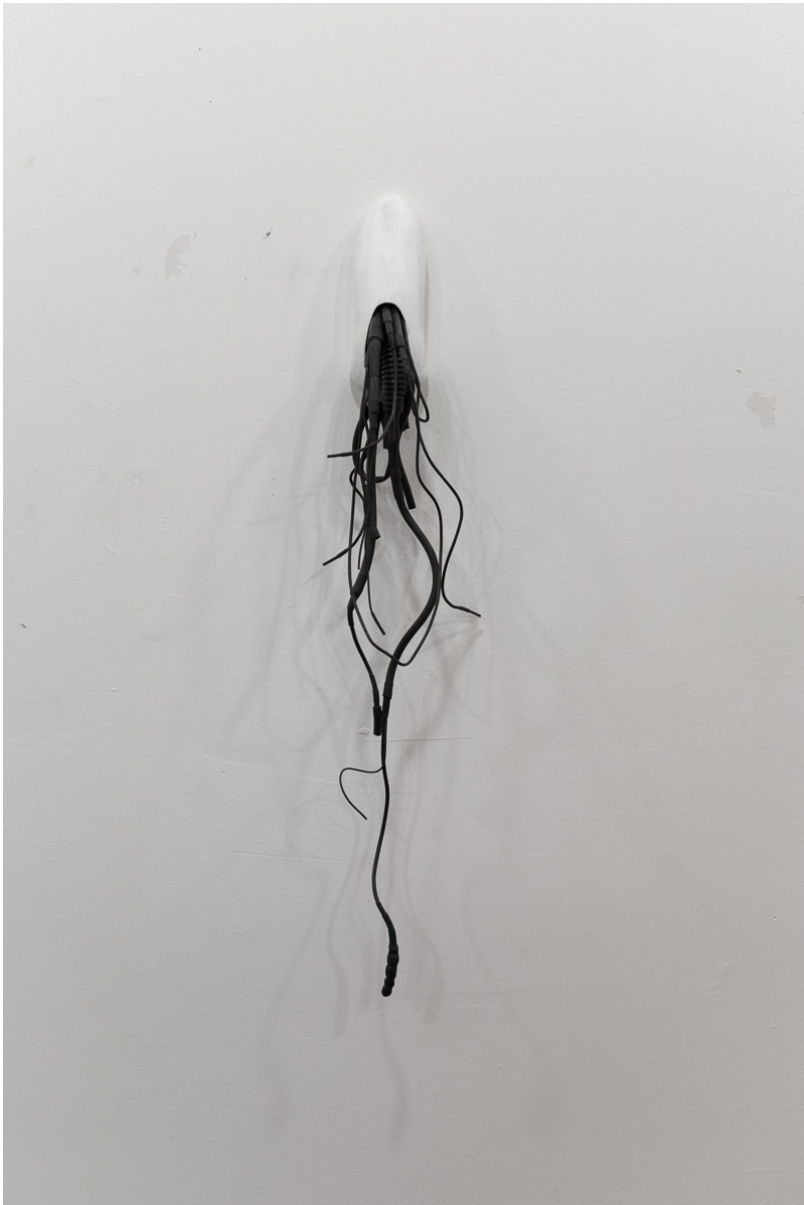

Latex, plastics, copper, steel, acrylic.

Prepper, 2014
from the series *The Messengers*

Plastics, epoxy, plaster, latex, copper, steel, acrylic paint.
Approx. 80" x 80"

Prepper, 2014
from the series *The Messengers*

Plastics, epoxy, latex, copper, steel, acrylic paint.
Approx. 80" x 80"

Uncertain Messenger, 2014
from the series *The Messengers*

Latex, plastics, copper, steel, acrylic.

Uncertain Messenger, 2014

Latex, plastics, copper, steel, acrylic.

Oscillating Carrier 2014

Here and waiting 2014

Hurt but still alive 2014

Sensing you are here (time and space) 2014

Divergent Entity 2014

Dynamic Confirmation 2014

Not alone anymore 2014

Learning Subject 2014

Apparition, Young Messenger, 2014

Polyurethane Foam, Epoxy, Plaster, Latex, Plastics, Copper,
Steel, Acrylic
Approx. 11" x 44"

Sheldon B's Manifestation, 2014

Plastics, Plaster, Latex, Copper, Steel, Acrylic
Approx. 3 X 22.5 inch